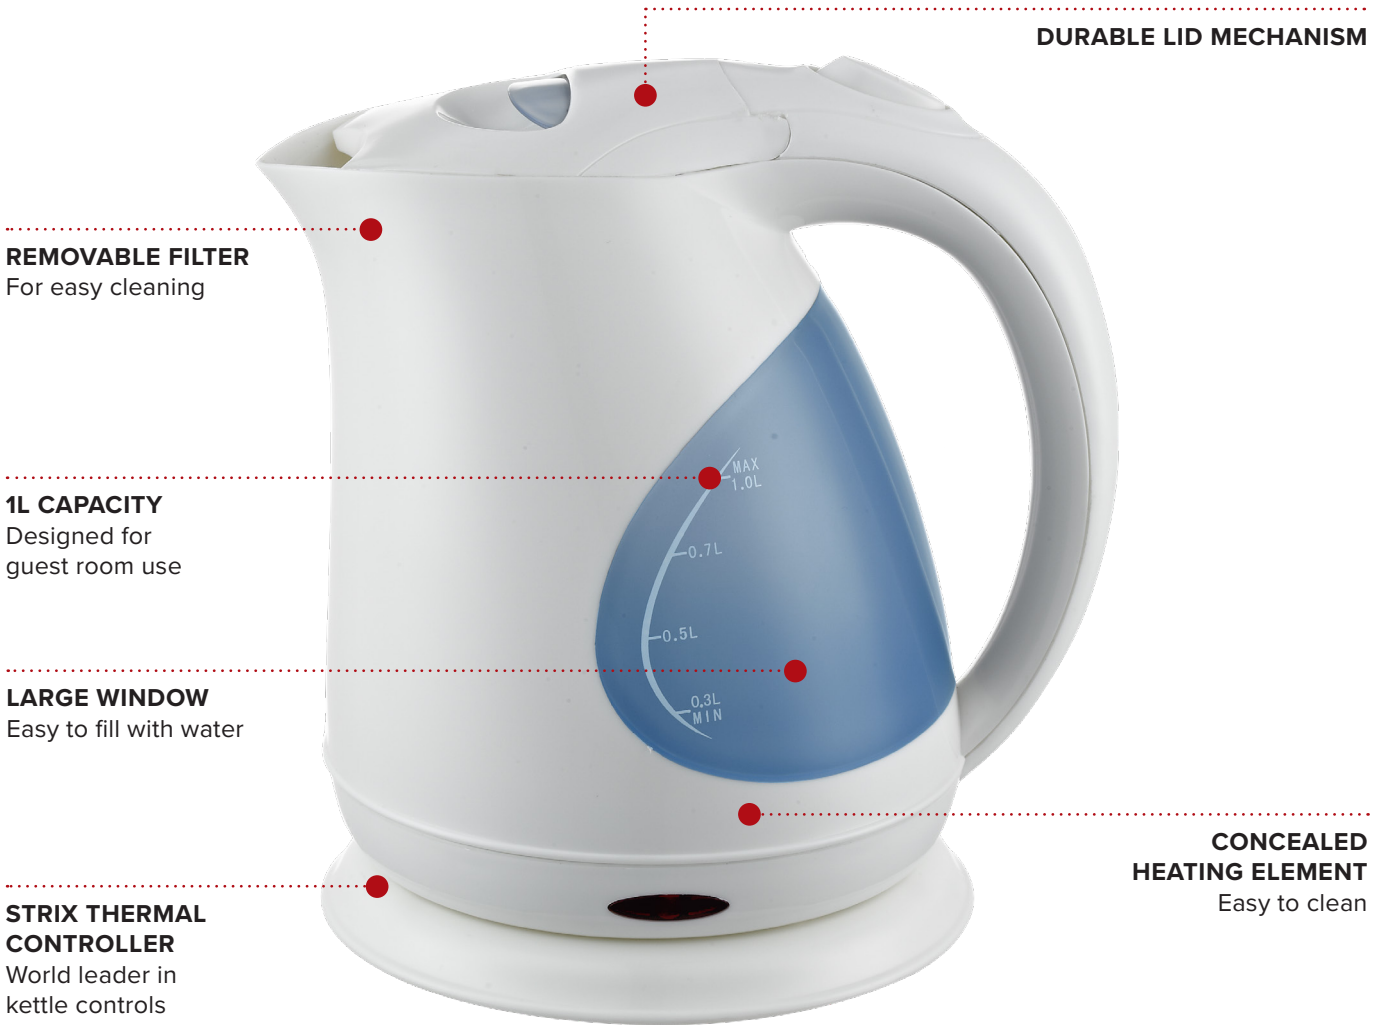

# LANCASTER 1L KETTLE - WHITE

- Ergonomic handle design
- Boil dry protection
- 360° base
- Integrated water level markings
- Integrated power cord tidy

**Specification**

1250W - 1500W  
220-240V ~ 50Hz  
1L  
0.7kg  
Cable length: 0.7m  
Pack Qty: 12

**Options**

White/blue UK plug or EU Plug  
Black/grey UK plug or EU Plug